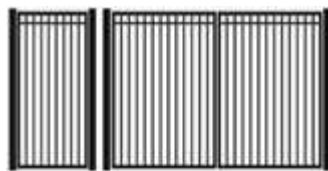

STEEL DRIVEWAY GATES

Elegant, Timeless, Intricate

Zues

Hera

Poseidon

Athena

Artemis

Demeter